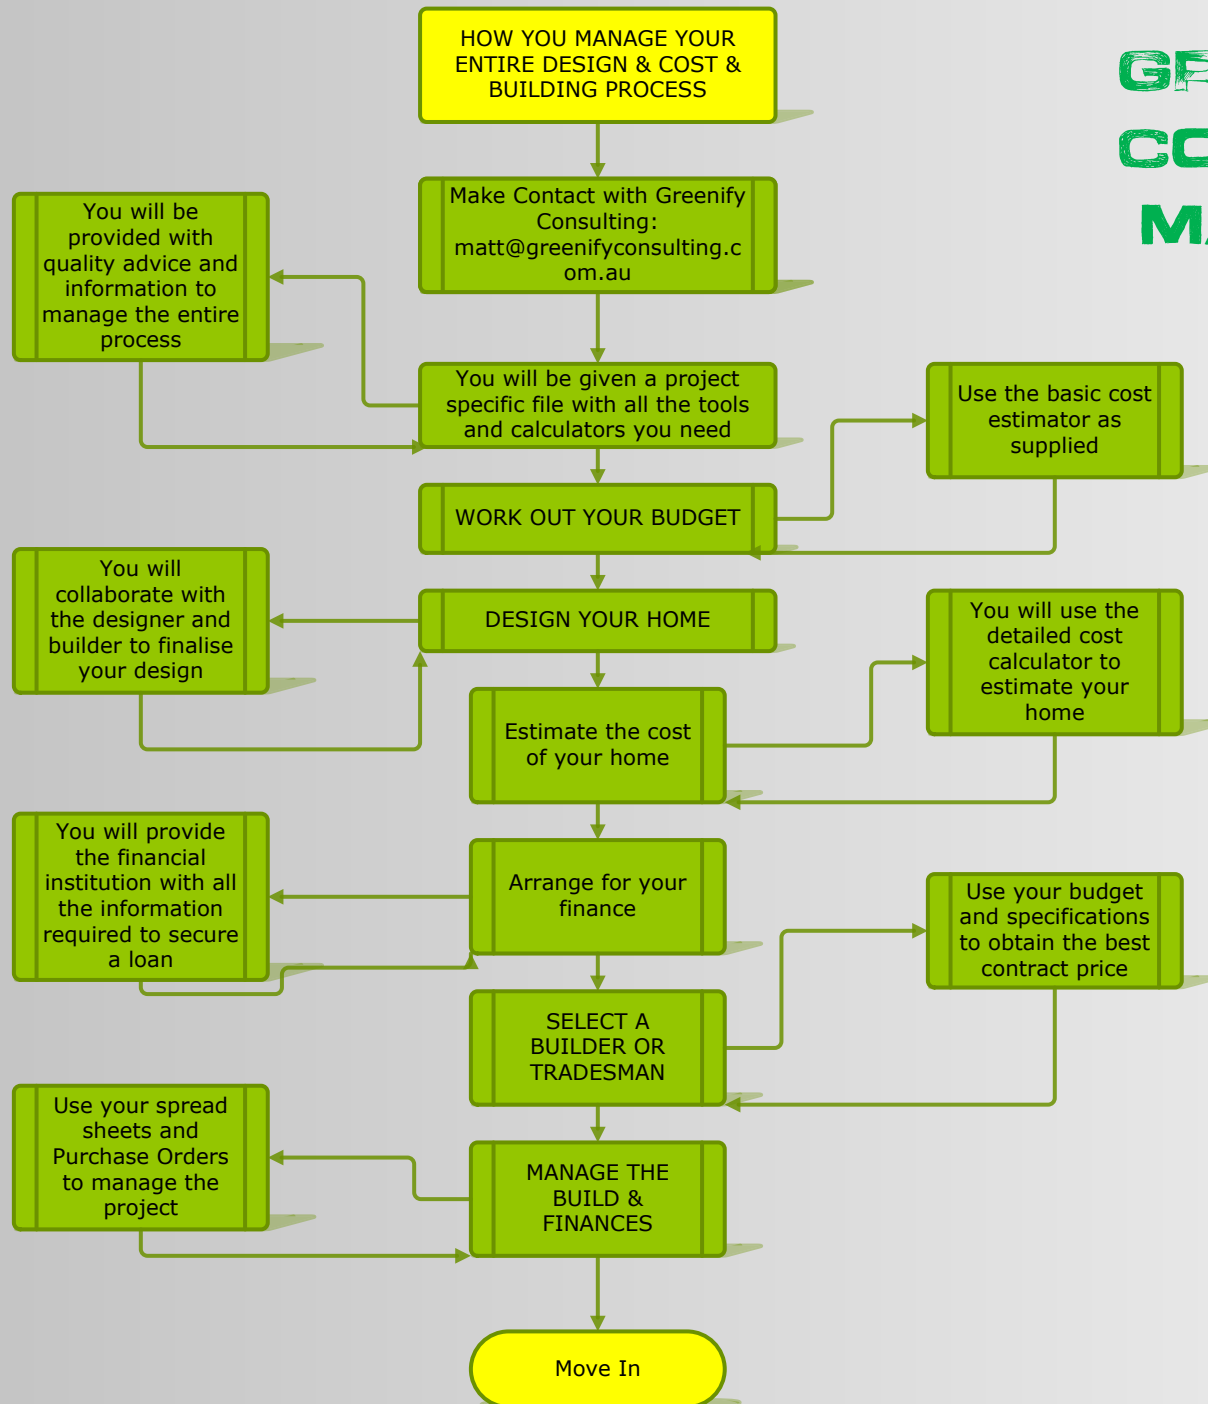

GREENIFY YOUR CONSTRUCTION MANAGEMENT

www.greenifyconsulting.com.au

Brings Control to your Project